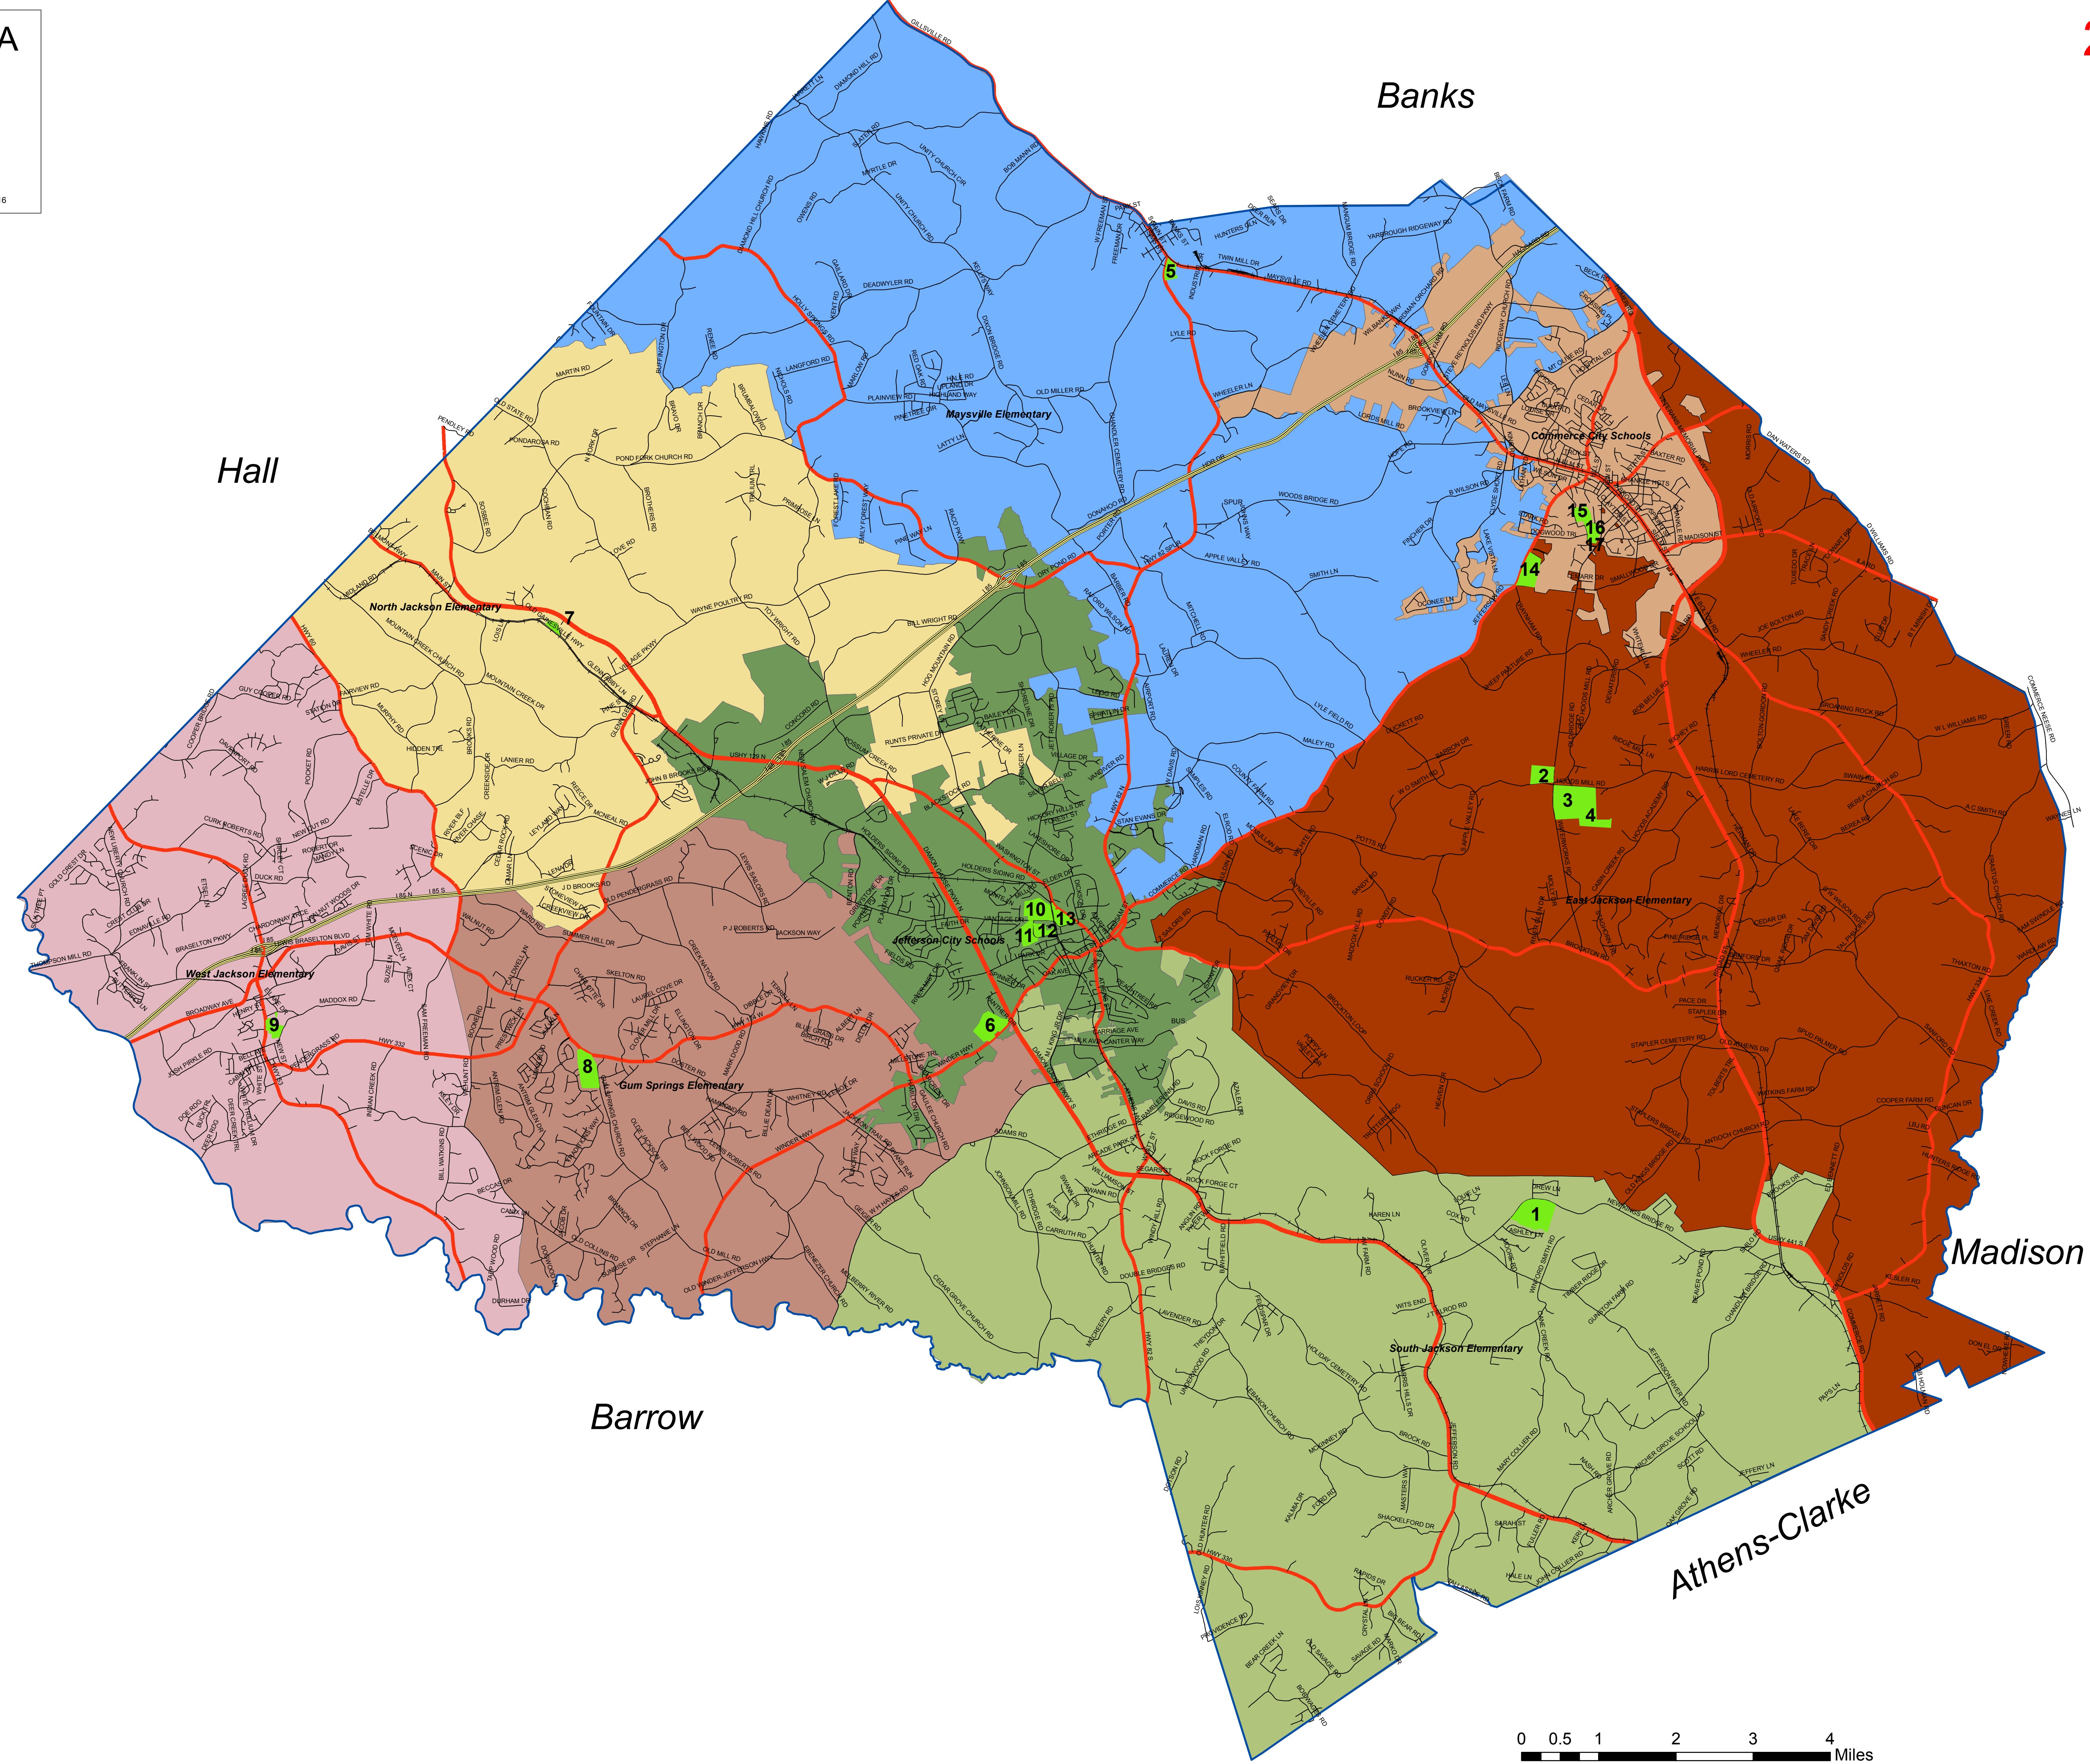

# Jackson County, GA School Districts

Map created 8/02/2016 by jackson county gis/jhi. Last updated 12/14/2016

2017 - 2018  
Approved  
Rezoning  
Map

- Jackson County School List**
- County School System**
- 1) South Jackson Elementary
  - 2) East Jackson Middle
  - 3) East Jackson Elementary
  - 4) East Jackson High
  - 5) Maysville Elementary
  - 6) Jackson County Comprehensive High
  - 7) North Jackson Elementary
  - 8) West Jackson Middle AND Gum Springs Elementary
  - 9) West Jackson Elementary
- Jefferson School System**
- 10) Jefferson High
  - 11) Jefferson Middle
  - 12) Jefferson Academy
  - 13) Jefferson Elementary
- Commerce School System**
- 14) Commerce Middle
  - 15) Commerce High
  - 16) Commerce Primary
  - 17) Commerce Elementary

**Legend**  
School Locations

**Legend**  
County & City School Districts DRAFT

**School\_name**

- Commerce City Schools
- East Jackson Elementary
- Gum Springs Elementary
- Jefferson City Schools
- Maysville Elementary
- North Jackson Elementary
- South Jackson Elementary
- West Jackson Elementary